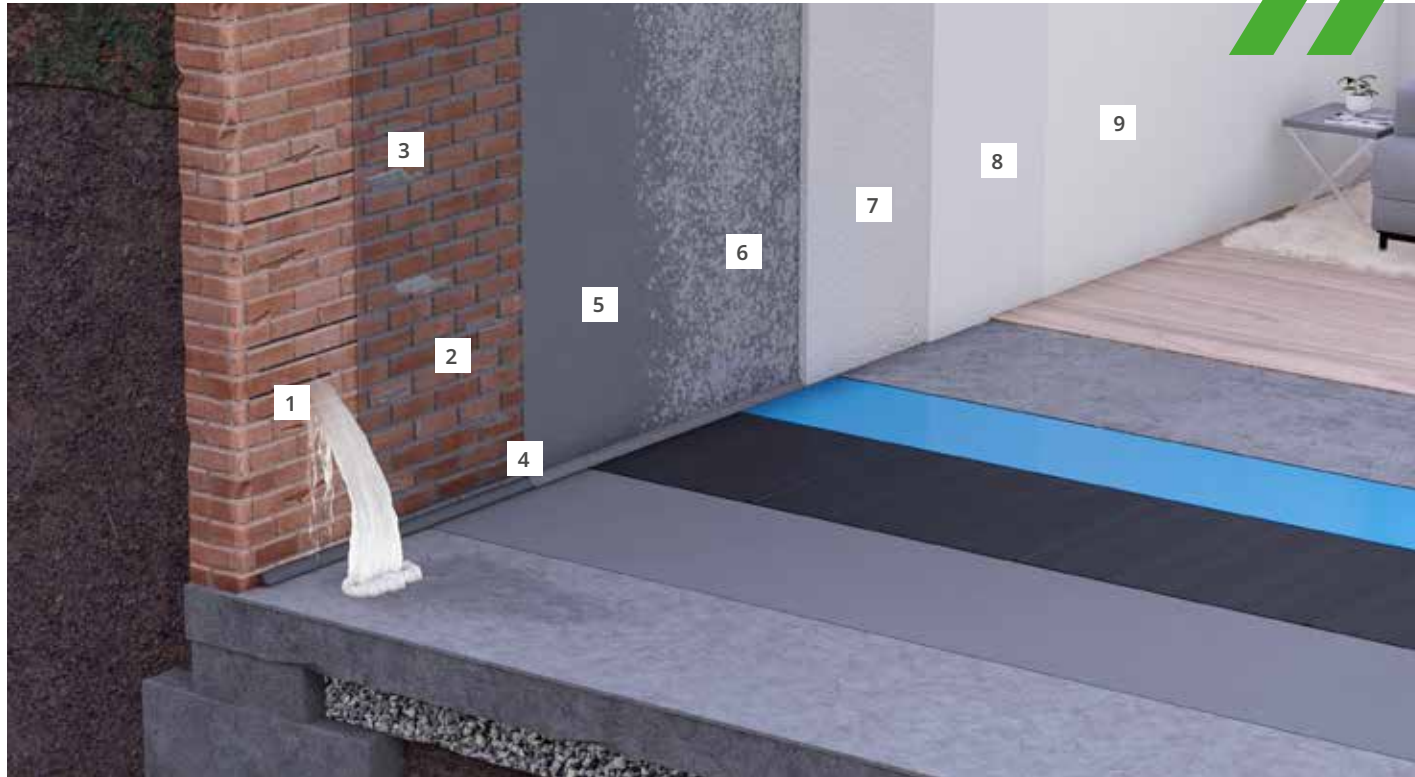

// The system

1. 1 Stopping active leakages: KÖSTER KD 2 Blitz Powder
2. 2 Primer: KÖSTER Polysil TG 500
3. 3 Levelling the surface: KÖSTER Repair Mortar Plus
4. 4 Installing fillets: KÖSTER Repair Mortar Plus
5. 5 Waterproofing layer: KÖSTER KD System
   KÖSTER NB 1 Grey
6. 6 Plaster key: KÖSTER Restoration Plaster Key
7. 7 Plaster: KÖSTER Restoration Plaster White
8. 8 Fine finish: KÖSTER Fine Plaster
9. 9 Paint: KÖSTER Silicone Paint White

// Examples of negative side waterproofing

- Basement walls from the inside
- Leaking side of retaining walls
- Inside elevator pits
- Inside tunnels
- Leaking water tanks from the outside

// The products

KÖSTER KD System

System package for the negative side waterproofing of mineral surfaces against pressurized water.

KÖSTER NB 1 Grey

Watertight mineral waterproofing with subsequently crystallizing agents.

KÖSTER Polysil TG 500

A primer for mineral substrates before waterproofing with cementitious waterproofing slurries.

KÖSTER Repair Mortar Plus

Slightly expanding, hydrophobic, fast setting repair mortar which is resistant to pressurized water.

KÖSTER Restoration Plaster Key

Fast, coarse plaster key with polymer additives for the substrate preparation of KÖSTER Restoration Plasters.

KÖSTER Restoration Plaster White

Diffusion-open, salt-resistant, high compressive strength, white restoration plaster.

KÖSTER Fine Plaster

Finely textured thin layer plaster for smooth surfaces on Restoration Plasters and mineral based substrates.

KÖSTER Silicone Paint White

Ideal for use on restoration plasters. Diffusion open, matt silicone resin paint with a water repelling effect.